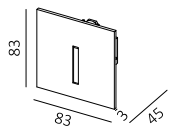

STEP Multi

👁️ Cutout: 65mm
 📏 5-25mm

Bezel

PVC pre-mount box

Spring kit

3W IP65 MULTI STEP LIGHT WL3019

700mA 3V, CRI>90, SDCM<3
(incl. LED converter)

IP65  