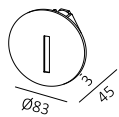

STEP Multi

👁️ Cutout: 65mm
 📏 5-25mm

Bezel

PVC pre-mount box

Spring kit

3W IP65 MULTI STEP LIGHT WL3019

700mA 3V, CRI>90, SDCM<3
(incl. LED converter)

IP65  